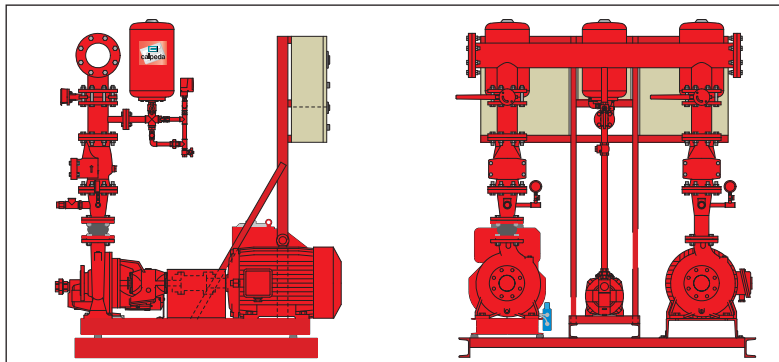

AUD 11

UNI-EN 12845 units with 1 N series main pump (diesel motor)

Gruppo UNI-EN 12845 con una bomba principal diesel N