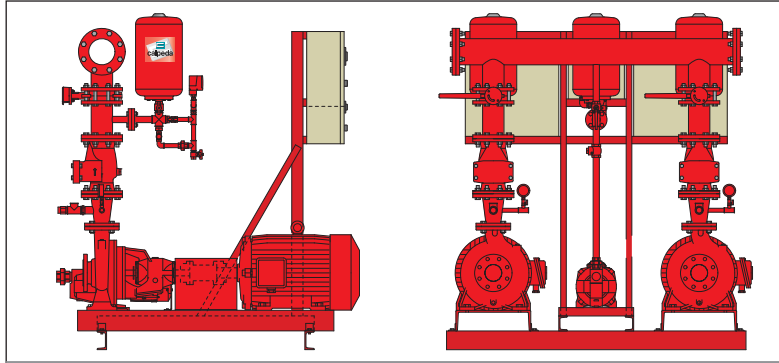

# AUE, AUD, AUED

UNI-EN 12845 fire-fighting systems  
Equipos contra incendios UNI-EN 12845

 **calpeda**<sup>®</sup>

## AUE 11

UNI-EN 12845 units with 1 N series electric main pump  
 Gruppo UNI-EN 12845 con una bomba principal eléctrica N

## AUE 21

UNI-EN 12845 units with 2 N series electric main pumps  
 Gruppo UNI-EN 12845 con 2 bombas principal eléctricas N

## AUED 21

UNI-EN 12845 units with 2 N series main pumps  
 (electric and diesel motors)

Gruppo UNI-EN 12845 con 2 bombas principal N  
 (eléctrica + diesel)

With 1 electric pump - Con una bomba principal eléctrica