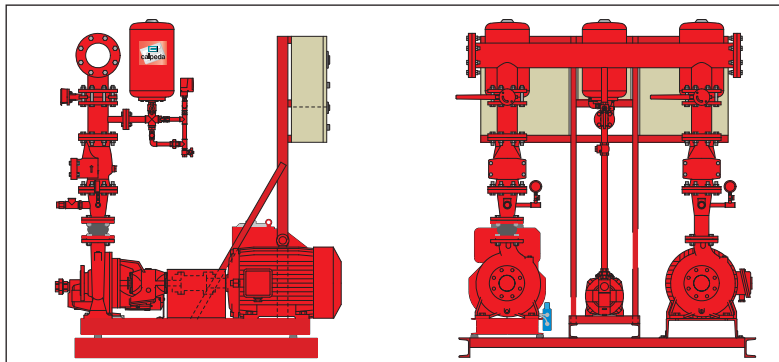

## AUED 21

UNI-EN 12845 units with 2 N series main pumps  
 (electric and diesel motors)

Gruppo UNI-EN 12845 con 2 bombas principal N  
 (eléctrica + diesel)

With 1 electric pump - Con una bomba principal eléctrica