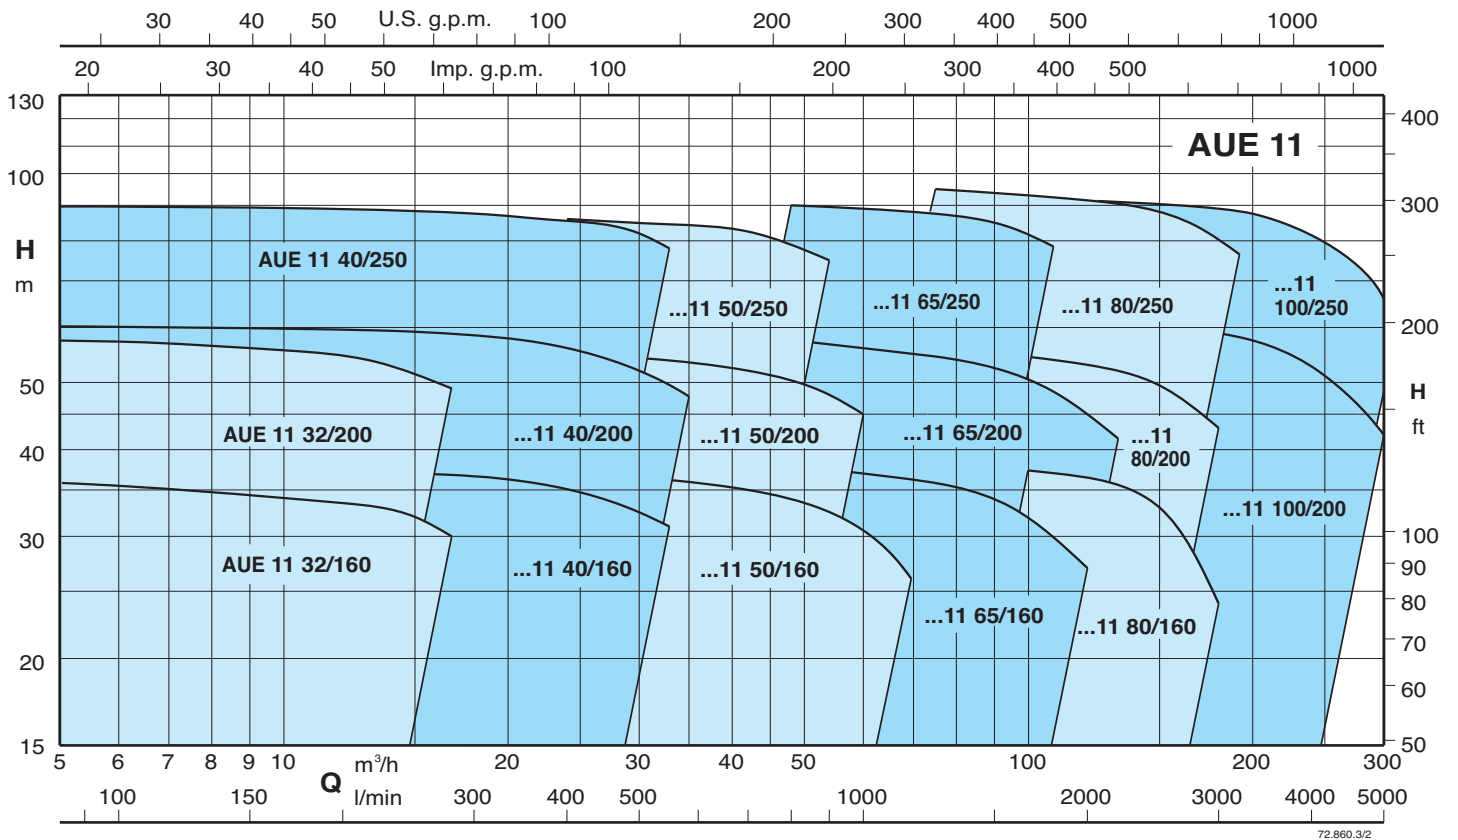

With 1 electric pump - Con una bomba principal eléctrica