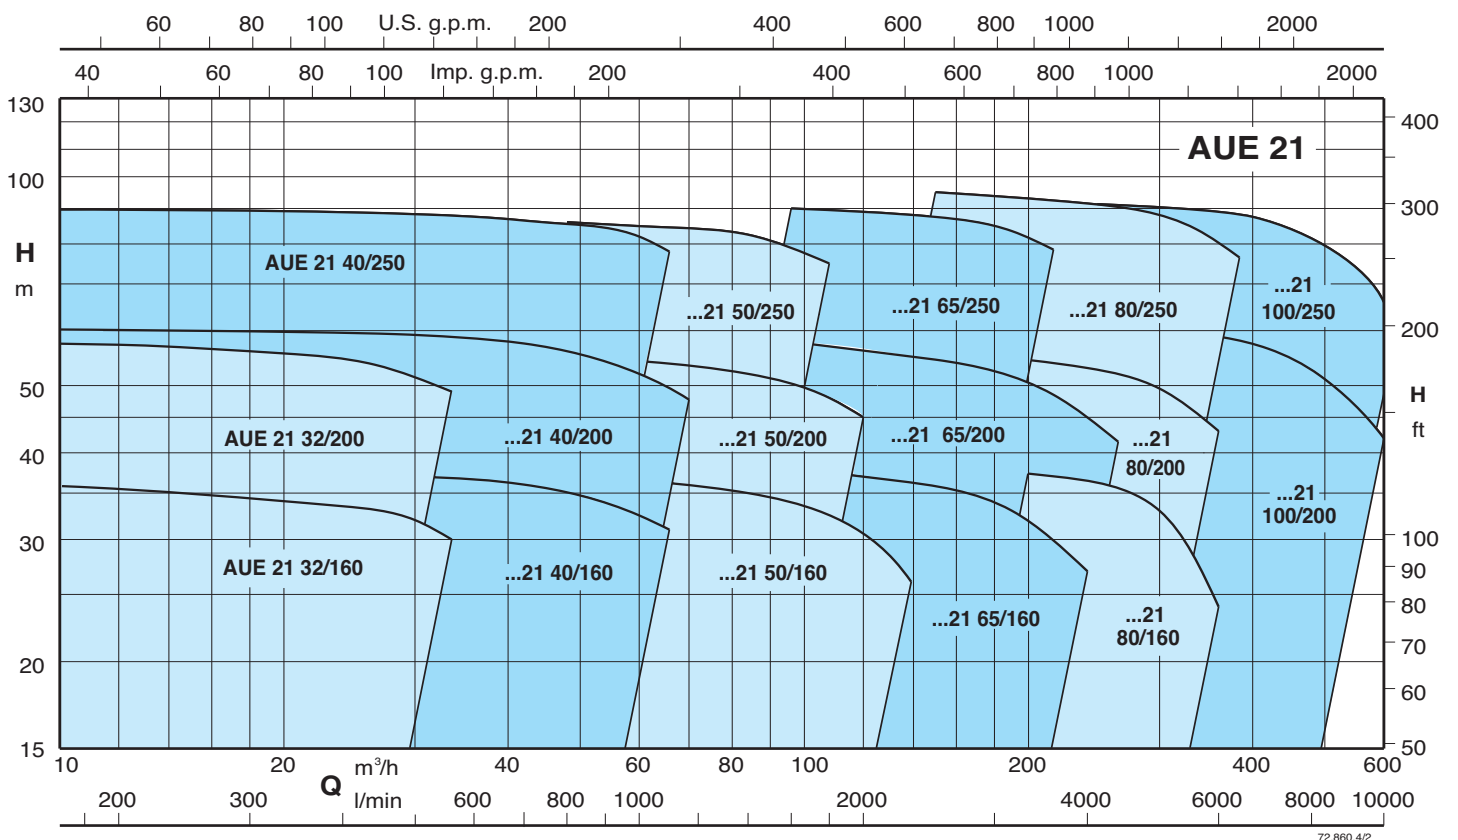

With 2 electric pumps - Con 2 bombas principal eléctricas